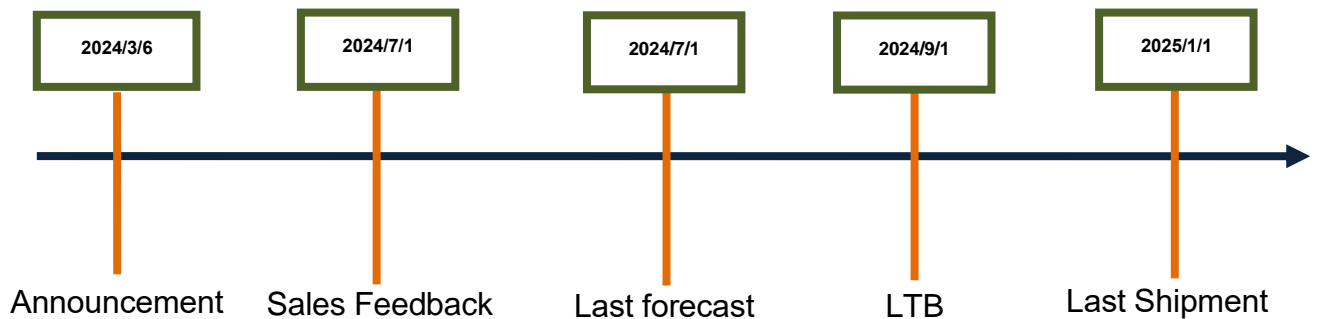

ここにご案内申し上げます。

記

(1) 対象製品型番

- SKY-QUAD-RTXA4500B
- SKY-QUAD-RTXA5000B
- SKY-QUAD-A5500-24B
- SKY-QUAD-RTXA6000B

(2) 変更実施スケジュール

Important Date	Description	Date
Announcement	Announcement of officially phased out	2024/3/6
Sales Feedback	Sales feedback if the customer has any problem following the schedule. It will be treated as special case	2024/7/1
Last forecast	Last forecast deadline, start date for non-cancelable, non-returnable, and non-reschedulable order	2024/7/1
LTB	Last time buy for customer order. After this date, no more orders will be accepted.	2024/9/1
Last Shipment	Acceptable shipment date before LTB. The order requesting DD after this date will not be accepted.	2025/1/1