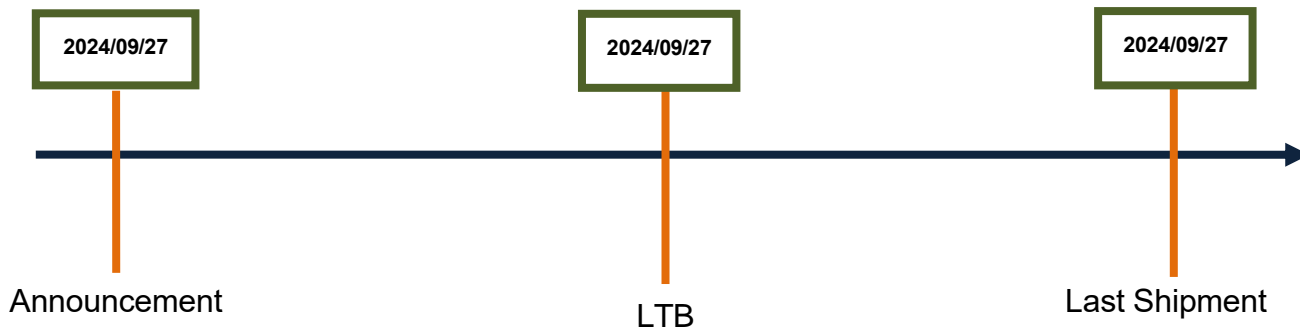

- SKY-QUAD-P620EM
- SKY-QUAD-P1000EM

(2) 変更実施スケジュール

Important Date	Description	Date
Announcement	Announcement of officially phased out	2024/09/27
LTB	Last time buy for customer order. After this date, no more order will be accepted.	2024/09/27
Last Shipment	Acceptable shipment date before LTB. The order with requesting DD after this date will not be accepted.	2024/09/27